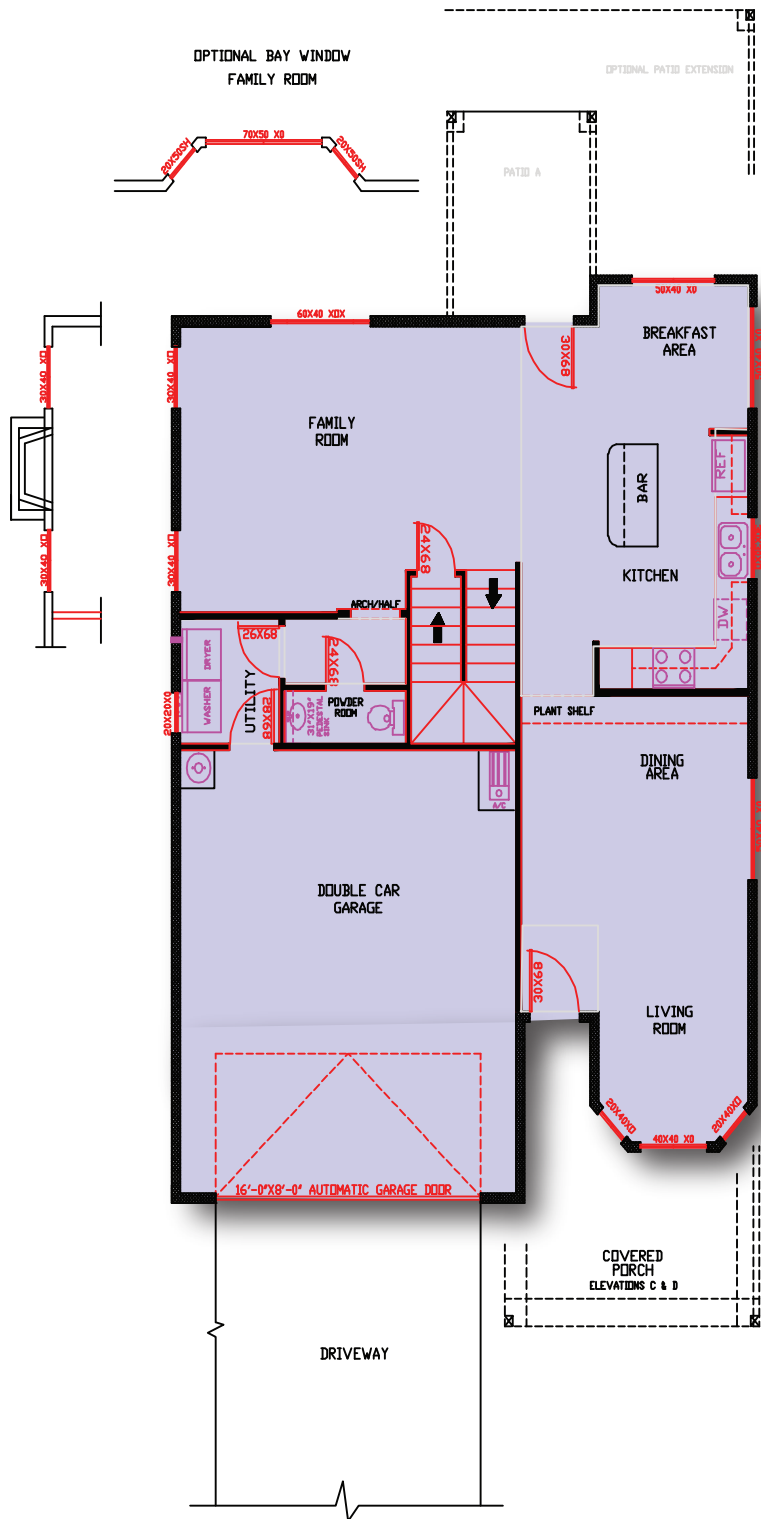

Barcelona

2070 Sq. Ft.

4 Bedroom

2.5 Bathroom

Built By MT Development

ROC# 264461 Class B