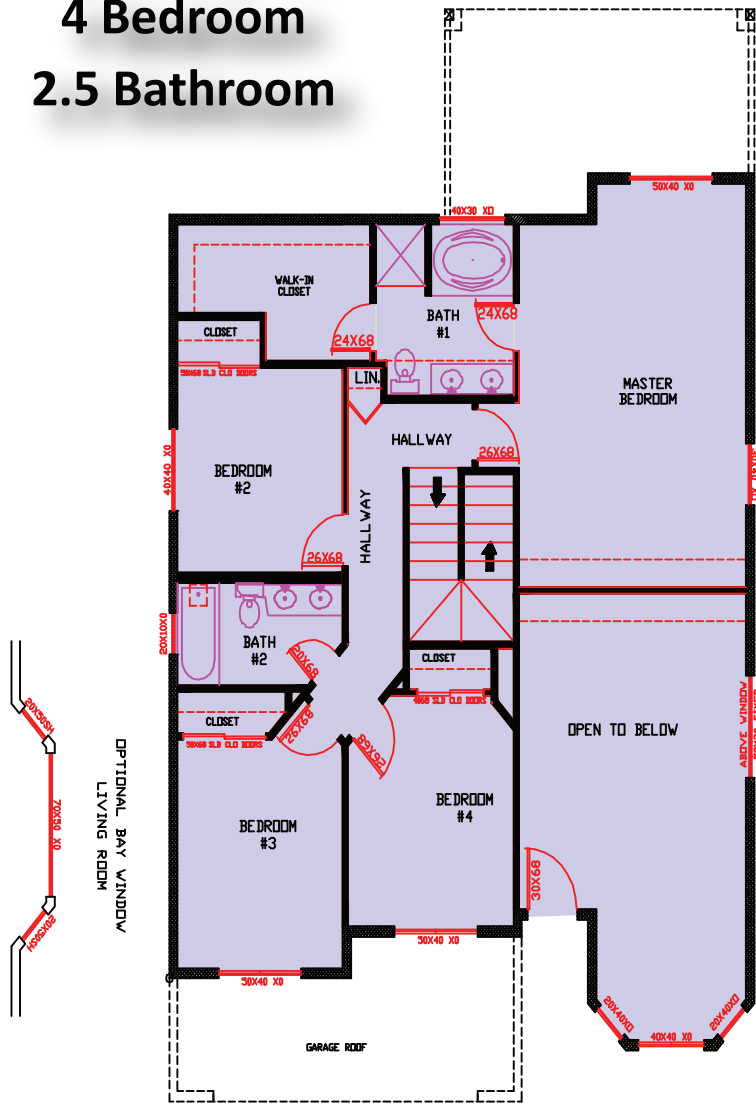

Barcelona

2070 Sq. Ft.

4 Bedroom

2.5 Bathroom

Built By MT Development

ROC# 264461 Class B