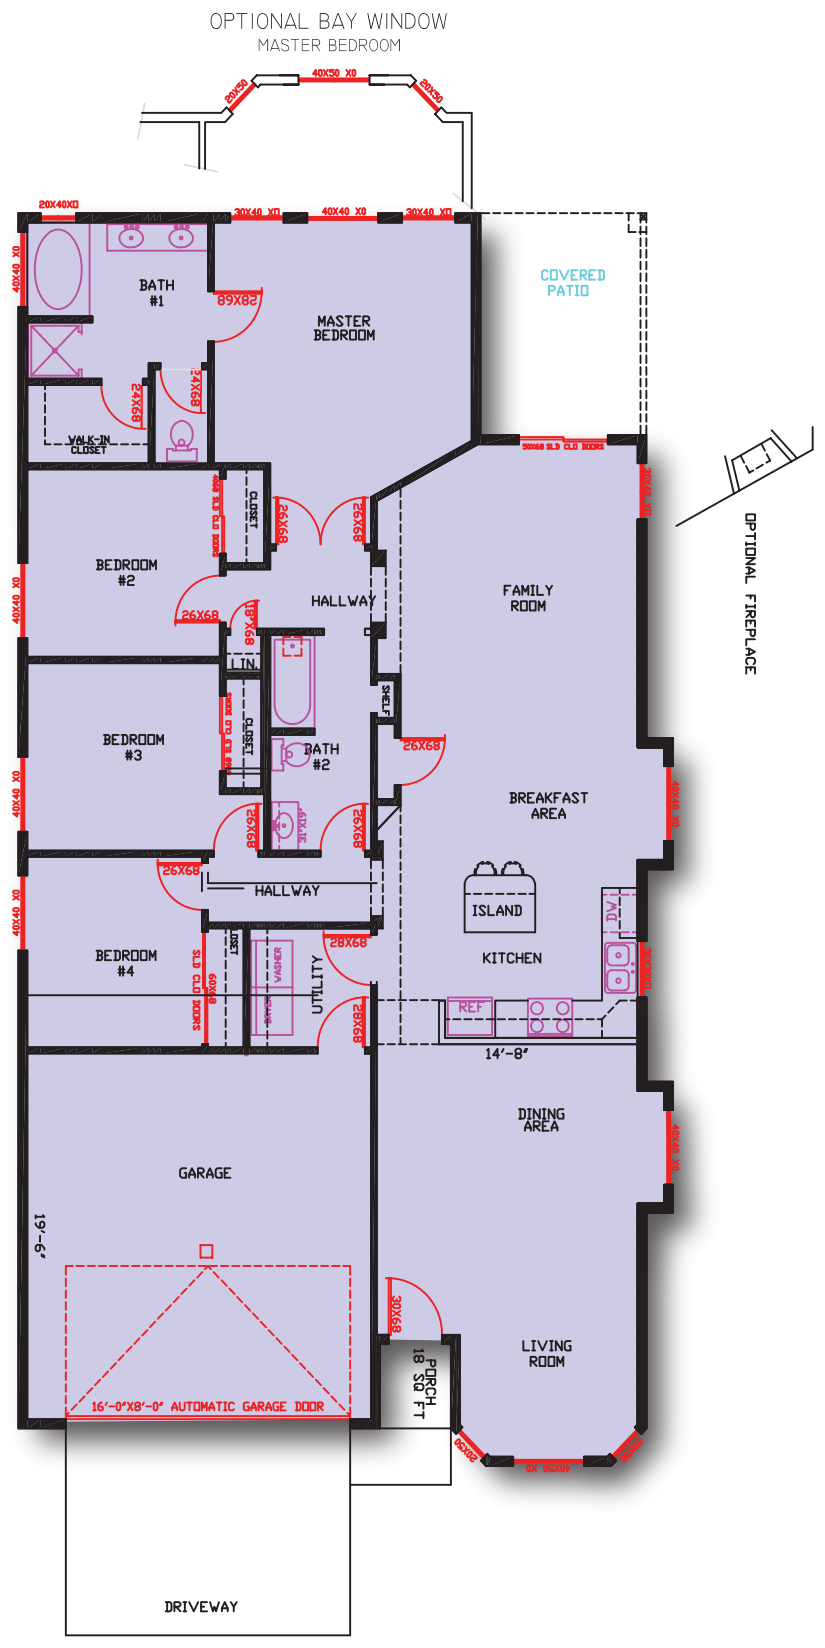

**Valencia**  
1780 Sq. Ft.  
4 Bedroom  
2 Bathroom

Built By MT Development  
ROC# 264461 Class B